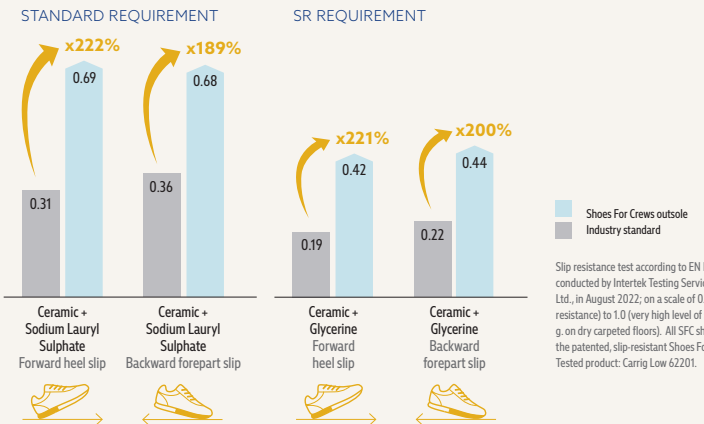

DATA GUIDE	
Certification:	EN ISO 20347:2022 [OB SRC]
Upper Material:	Leather
Lining Material:	Recycled Polyester
Midssole Material:	Recycled EVA
Outsole Material:	Rubber
Safety Toe Cap:	N/A

Click or scan QR code
To view certificate

- EXTREMELY SLIP-RESISTANT SFC OUTSOLE**
 - Exceeds the industry norm SR according to EN ISO 20344:2021 slip resistance test

- TRIPGUARD**
 - Allows ease of movement between different surfaces
 - Added depth for improved durability and wear time
 - Larger surface covered by the outsole provides better slip-resistance

TESTING THE SLIP RESISTANCE OF OUR SFC OUTSOLE [EN ISO 20344:2021]

Shock absorbing rubber heel

Removable cushioned insole - recycled EVA

Weight (per shoes):
245 grams
(based on size 38)

Also available:

Envy III Wide, Black 52263W