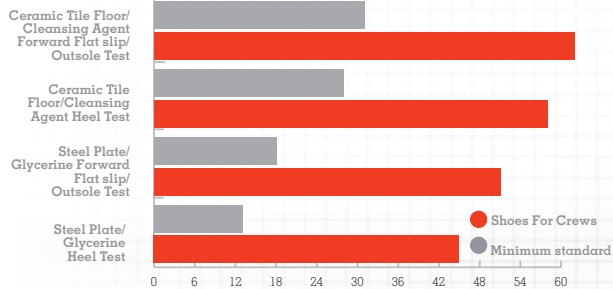

SFC GREATLY EXCEEDS INDUSTRY STANDARDS

ENDURANCE II- DATA GUIDE

Certification:	N/A
Upper Material:	Synthetic/Nylon mesh
Lining Material:	Polyester
Midssole Material:	EVA infused
Outsole Material:	Rubber
Safety Toe Cap:	N/A
COO:	Vietnam